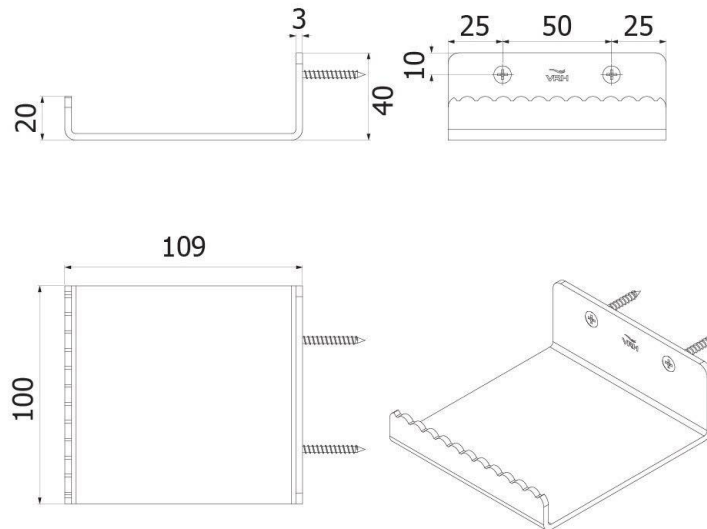

Brand : VRH, Thailand
Name : VRH Foot plate for door (push or pull) with fixing screw.
Item Code : FXVH0-0301AK
Designer :
Color / Finish: White
Dimensions : 100 x 109 x 40mm

Product info:

- VRH Foot plate for door (push or pull)
- fixing screw